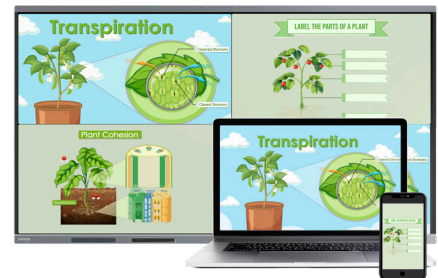

CleverShare Screen Mirroring Software

Create collaborative and one-to-one learning from the front row to the last— simply and easily. Stream up to nine student devices on the MimioPro 4 display or bring the display to individual devices. **Now learning has no boundaries!**

Install the app on all student devices and teacher devices to create greater collaborative and cooperative learning while gaining more in-depth understanding of the students' comprehension.

CleverShare screen mirroring software's broadcast feature puts the content right on the student's device, allowing students to practically hold the front-of-the room display in their own hands.

Key Features

Stream any combination of up to nine mobile devices, tablets, laptops, and even Chromebooks.

The CleverShare app connects devices instantly to Mimio or CleverTouch screens. It's free and compatible with Android, Windows (including Windows 11), iOS, and Chrome devices.

Intuitive design automatically adjusts for the number of devices being displayed at the front of the classroom.

Extremely responsive software with almost no lag time.